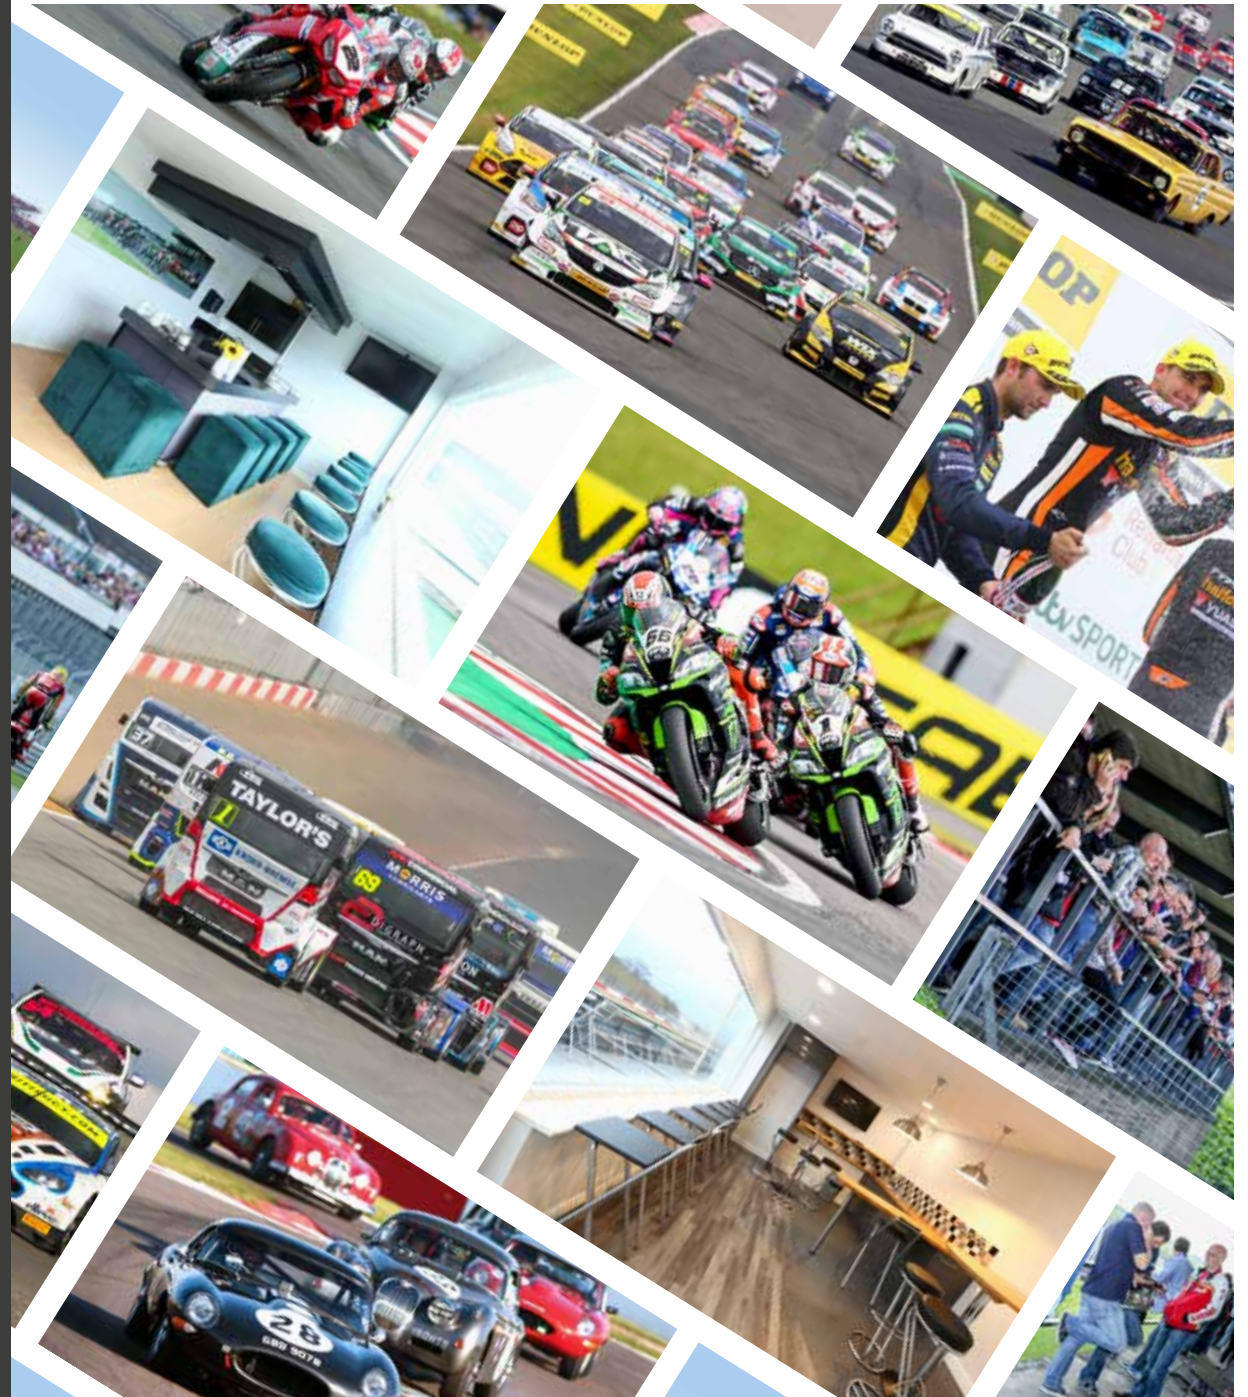

DoningtonPark

2019 SUITE HIRE

www.donington-park.co.uk

INTRODUCTION

WATCHING FROM THE TRACKSIDE IS ONE THING, BUT HAVING YOUR OWN PRIVATE HOSPITALITY SUITE PUTS YOU AND YOUR GUESTS ABOVE THE CROWDS, WITH COMFORTABLE FACILITIES AND OUTSTANDING CATERING. THERE'S NO BETTER PLACE TO EXPERIENCE THE SUPERB LINE-UP OF EVENTS THAT TAKES PLACE AT DONINGTON PARK EVERY SEASON.

Naturally, our suites have been designed to offer superb views of the racing and are positioned along the start/finish straight – right in the heart of the action. You are also free to personalise and brand your suite to gain maximum benefit from your investment.

Our dedicated team will always be on hand to ensure that every time you entertain, the day runs like clockwork.

www.donington-park.co.uk

REDGATE SUITES

SITUATED ALONGSIDE THE START/FINISH STRAIGHT ON THE APPROACH TO THE FIRST CORNER. OUR SUITES HAVE FANTASTIC VIEWS OF THE MOST FRANTIC MOMENTS FOR EVERY RACE AT DONINGTON PARK.

This unrivalled location enables you and your guests to watch the explosive getaways at the start and witness the fight for the lead as the racers filter through Redgate corner, one of the most challenging opening sequences to a racing lap anywhere in Europe. The pit lane exit is also right in front of the suites, meaning for many races you'll also see racers slot back into position as strategy takes hold of the event.